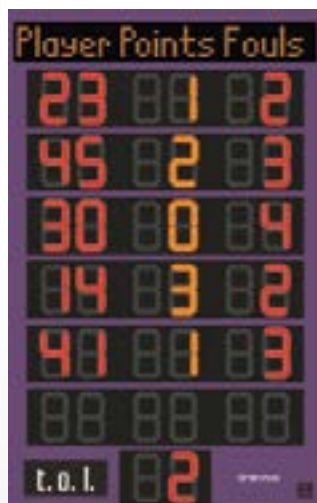

BASKETBALL

ACCESSORIES

MODEL SD7-9

Size: 5'x 8'x 8" (1.52 x 2.42 x .20 meters) each panel
Approximate hanging weight: 308 lbs. (140 kg) each set
Digit Size: 9" **Digit Color:** High Intensity Red & Amber