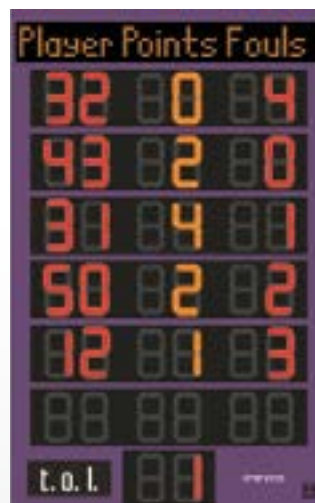

BASKETBALL

ACCESSORIES

MODEL SD7-9

Size: 5'x 8'x 8" (1.52 x 2.42 x .20 meters) each panel
Approximate hanging weight: 308 lbs. (140 kg) each set
Digit Size: 9" **Digit Color:** High Intensity Red & Amber