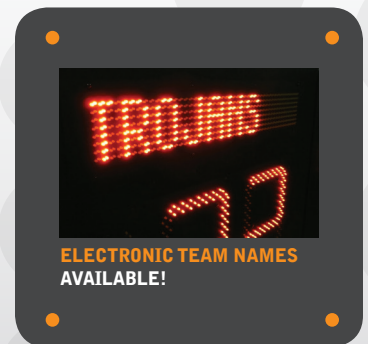

FOOTBALL

SCOREBOARDS

MODEL 7604

Size: 18' x 10' 6" x 8" (5.49 x 3.20 x .20 meters)

Approximate hanging weight: 530 lbs. (240 kg) **with ETNs:** 592 lbs. (269 kg)

Digit Size: 24" **Digit Color:** High Intensity Red or Amber

Combine your scoreboard with a Nevco monochrome or full-color message center to create a complete scoring and display system. Team/Sponsor signs also available.

MAXIMIZE YOUR IMPACT®

BUILD YOUR OWN DISPLAY AND SCORING SYSTEM ONLINE AT: