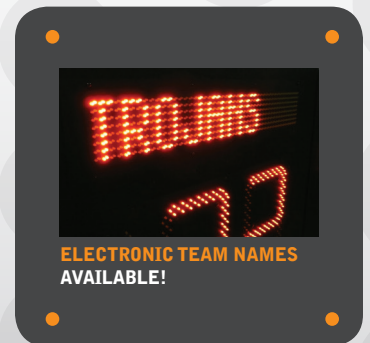

- Operate wired or wireless.
- Bright, long lasting, energy efficient LEDs.
- Gasketed digits reduces water intake.
- Large digits easily seen from long distances.
- Designed to withstand wind load speed zones exceeding 150 mph.
- Includes Possession Indicators and built-in Horn.
- White outline striping separates features for greatest readability.
- Lighted time colon and decimal; automatically adjusts to 1/10th of a second.
- When operating as a track board, the 1/1000th of a second displays.
- All 7600 Series models are compatible with third-party timing systems.
- Flexible mounting. Can mount directly to columns OR on laterals for complex or retro-fit installation.

Combine your scoreboard with a Nevco monochrome or full-color message center to create a complete scoring and display system. Team/Sponsor signs also available.

BUILD YOUR OWN DISPLAY AND SCORING SYSTEM ONLINE AT: