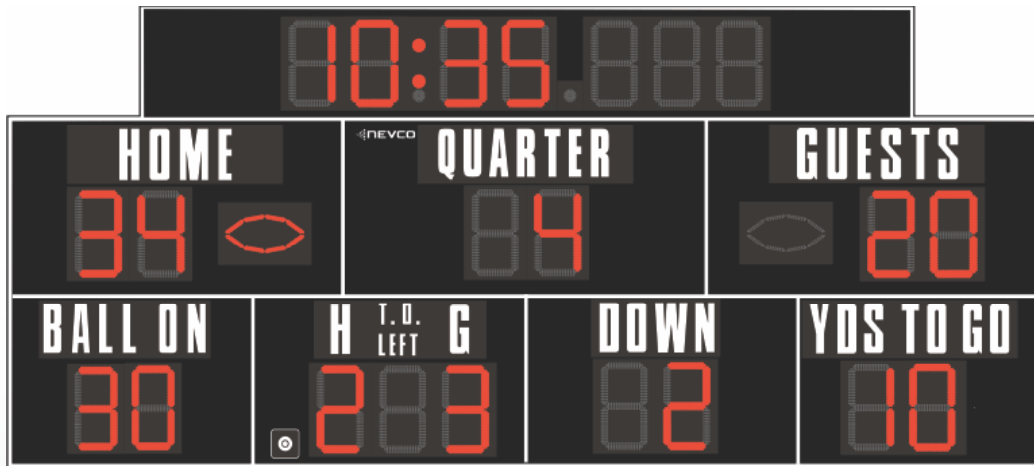

MODEL 7605

Size: 24' x 10' 6" x 8" (7.32 x 3.20 x .20 meters)

Approximate hanging weight: 730 lbs. (331 kg) **with ETNs:** 792 lbs. (359 kg)

Digit Size: 24" **Digit Color:** High Intensity Red or Amber

Advanced timing features ideal for combination Football, Baseball, Softball, Soccer, Lacrosse, Field Hockey and Track facilities.

- Operate wired or wireless.
- Bright, long lasting, energy efficient LEDs.
- Gasketed digits reduces water intake.
- Large digits easily seen from long distances.
- Designed to withstand wind load speed zones exceeding 150 mph.
- Includes Possession Indicators and built-in Horn.
- White outline striping separates features for greatest readability.
- Lighted time colon and decimal; automatically adjusts to 1/10th of a second.
- When operating as a track board, the 1/1000th of a second displays.
- All 7600 Series models are compatible with third-party timing systems.
- Flexible mounting. Can mount directly to columns OR on laterals for complex or retro-fit installation.

SCOREBOARD: Size 24"L x 10' 6"H x 8"D (7.32 x 3.20 x .20 meters), constructed of aluminum. Scoreboard has 1" white outline striping. Six (6) brackets provided for mounting. Hanging weight approximately 730 lbs. (331 kg) with ETNs 792 lbs. (359 kg).

CAPTIONS: HOME, GUESTS, PERIOD, BALL ON, DOWN, YDS TO GO, T.O. LEFT white 15" high. (HOME and GUESTS are omitted when ordered with ETNs.)

LED UNITS: Seven-bar segmented digits with protective aluminum cover.