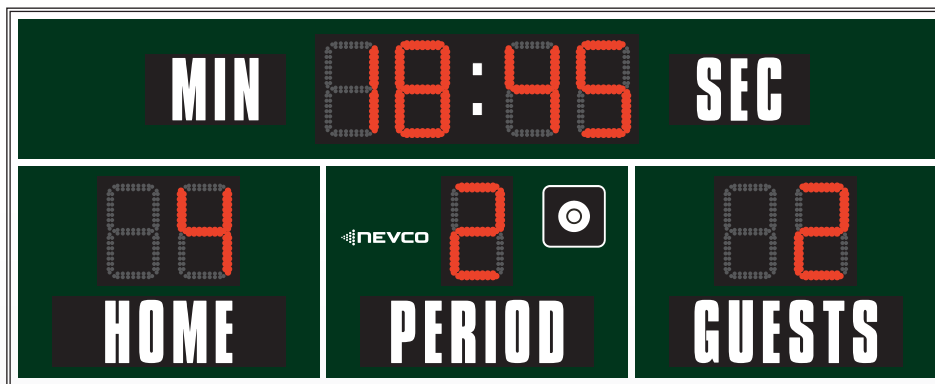

SOCCER

SCOREBOARDS

MODEL 3650

Size: 10' x 4' x 8" (3.05 x 1.22 x .20 meters)

Approximate hanging weight: 130 lbs. (59 kg)

Digit Size: 14" **Digit Color:** High Intensity Red, Amber, or Translucent White

Advanced timing features ideal for combination Soccer, Football, Lacrosse and Field Hockey facilities.

- Operate wired or wireless.
- Bright, long lasting, energy efficient LEDs.
- Gasketed digits reduces water intake.
- Large digits easily seen from long distances.
- Designed to withstand wind load speed zones exceeding 150 mph.
- Includes built-in Horn.
- White outline striping separates features for greatest readability.
- Lighted time colon and decimal; automatically adjusts to 1/10th of a second.
- Flexible mounting. Can mount directly to columns OR on laterals for complex or retro-fit installation.

* Translucent White LEDs cannot be intermixed with other digit colors on one scoreboard.

Combine your scoreboard with a Nevco monochrome or full-color message center to create a complete scoring and display system. Team/Sponsor signs also available.

SCOREBOARD: Size 10'L x 4'H x 8"D (3.05 x 1.22 x .20 meters), constructed of aluminum. Scoreboard has 1" white outline striping. Four (4) brackets provided for mounting. Hanging weight approximately 130 lbs. (59 kg).