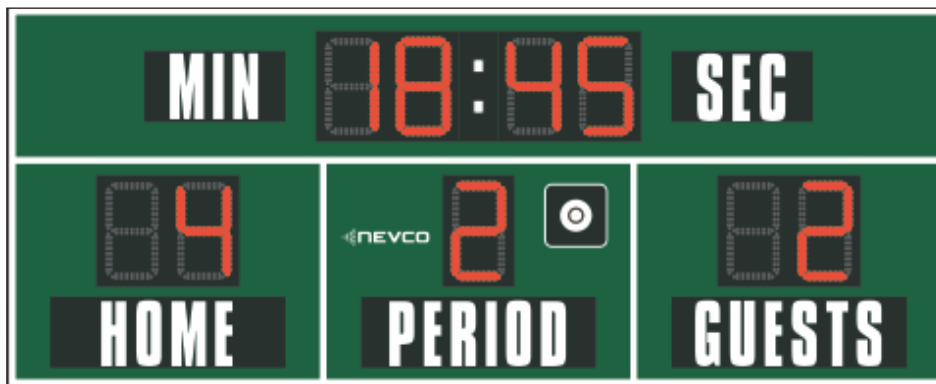

SOCCER

SCOREBOARDS

MODEL 3650

Size: 10' x 4' x 8" (3.05 x 1.22 x .20 meters)

Approximate hanging weight: 130 lbs. (59 kg)

Digit Size: 14" **Digit Color:** High Intensity Red or Amber

Advanced timing features ideal for combination Soccer, Football, Lacrosse and Field Hockey facilities.

- Operate wired or wireless.
- Bright, long lasting, energy efficient LEDs.
- Gasketed digits reduces water intake.
- Large digits easily seen from long distances.
- Designed to withstand wind load speed zones exceeding 150 mph.
- Includes built-in Horn.
- White outline striping separates features for greatest readability.
- Lighted time colon and decimal; automatically adjusts to 1/10th of a second.
- Flexible mounting. Can mount directly to columns OR on laterals for complex or retro-fit installation.

Combine your scoreboard with a Nevco monochrome or full-color message center to create a complete scoring and display system. Team/Sponsor signs also available.

MAXIMIZE YOUR IMPACT®

BUILD YOUR OWN DISPLAY AND SCORING SYSTEM ONLINE AT:

SCOREBOARD: Size 10'L x 4'H x 8"D (3.05 x 1.22 x .20 meters), constructed of aluminum. Scoreboard has 1" white outline striping. Four (4) brackets provided for mounting. Hanging weight approximately 130 lbs. (59 kg).