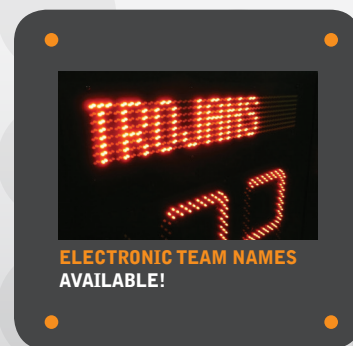

VOLLEYBALL

SCOREBOARDS

MODEL 4-FACE 2712

Size: Top: 12'9"sq; Bottom: 11'9" sq; Height: 5' (3.93 x 3.60 x 1.52 meters)

Approximate hanging weight: 1073 lbs. (487 kg)

Digit Size: 13"/ 9" **Digit Color:** High Intensity Red & Amber

Advanced timing features ideal for Volleyball/Wrestling/Basketball Facilities.

- Energy-efficient LEDs reduce power consumption and operating expense.
- Ability to retrofit team name caption plates.
- Bright, long lasting LED lamp banks when ordered with rear-lit team names.
- Large, 4" serve indicator arrows included.
- Durable and lightweight cabinet design.
- Universal—syncs with Nevco accessories.
- Extended advertising opportunities.
- Lighted time colon and decimal; automatically adjusts to 1/10th of a second.
- Built-in Power Factor Correction.
- Includes basketball caption plates. Volleyball and wrestling caption plates are optional and can be ordered.
- Soccer available with MPCX₂ and MPC7 series controls.

Combine your scoreboard with a Nevco monochrome or full-color message center to create a complete scoring and display system. Team/Sponsor signs also available.

**BUILD YOUR OWN DISPLAY AND SCORING SYSTEM ONLINE AT:
WWW.NEVCO.COM**