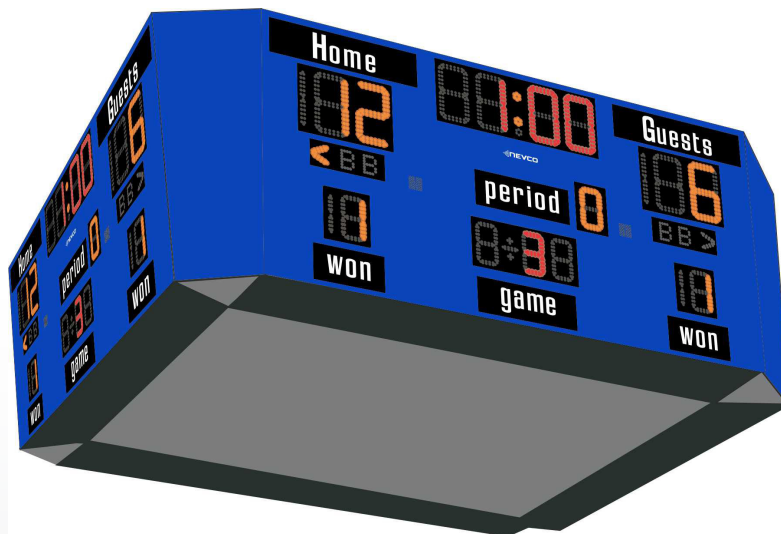

VOLLEYBALL

SCOREBOARDS

MODEL 4-FACE 2712

Size: Top: 12'9"sq; Bottom: 11'9" sq; Height: 5' (3.93 x 3.60 x 1.52 meters)

Approximate hanging weight: 1073 lbs. (487 kg)

Digit Size: 13"/ 9" **Digit Color:** High Intensity Red & Amber

Advanced timing features ideal for Volleyball/Wrestling/Basketball Facilities.

- Energy-efficient LEDs reduce power consumption and operating expense.
- Ability to retrofit team name caption plates.
- Bright, long lasting LED lamp banks when ordered with rear-lit team names.
- Large, 4" serve indicator arrows included.
- Durable and lightweight cabinet design.
- Universal—syncs with Nevco accessories.
- Extended advertising opportunities.
- Lighted time colon and decimal; automatically adjusts to 1/10th of a second.
- Built-in Power Factor Correction.
- Includes basketball caption plates. Volleyball and wrestling caption plates are optional and can be ordered.
- Soccer available with MPCX₂ and MPC7 series controls.

Combine your scoreboard with a Nevco monochrome or full-color message center to create a complete scoring and display system. Team/Sponsor signs also available.

**BUILD YOUR OWN DISPLAY AND SCORING SYSTEM ONLINE AT:
WWW.NEVCO.COM**

SCOREBOARD: Size Top: 12'9"sq; Bottom: 11'9"sq; Height: 5' (3.93 x 3.60 x 1.52 meters). Constructed of aluminum, 4-face structure built from powder coated steel. Lifting and mounting brackets provided at each corner for permanent suspension mounting. Hanging weight approximately 1073 lbs. (487 kg).