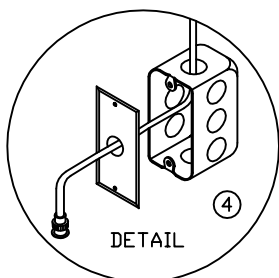

BASKETBALL 4-FACE SCOREBOARD, SHOT CLOCK SET & CSS-1 SYSTEM		 NEVCO, INC. GREENVILLE, ILLINOIS 62246	
			DRAWING NO. C7796
DRAWN HW	DATE 08/11/10	SHEET 1 OF 1