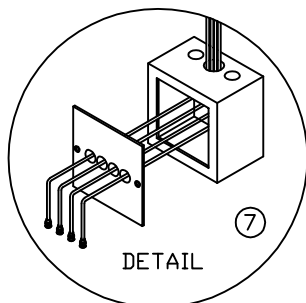

BASKETBALL 4-FACE SCOREBOARD, SHOT CLOCK SET & CSS-1 SYSTEM		 NEVCO, INC. GREENVILLE, ILLINOIS 62246	
			DRAWING NO. C7796
DRAWN HW	DATE 08/11/10	SHEET 1 OF 1