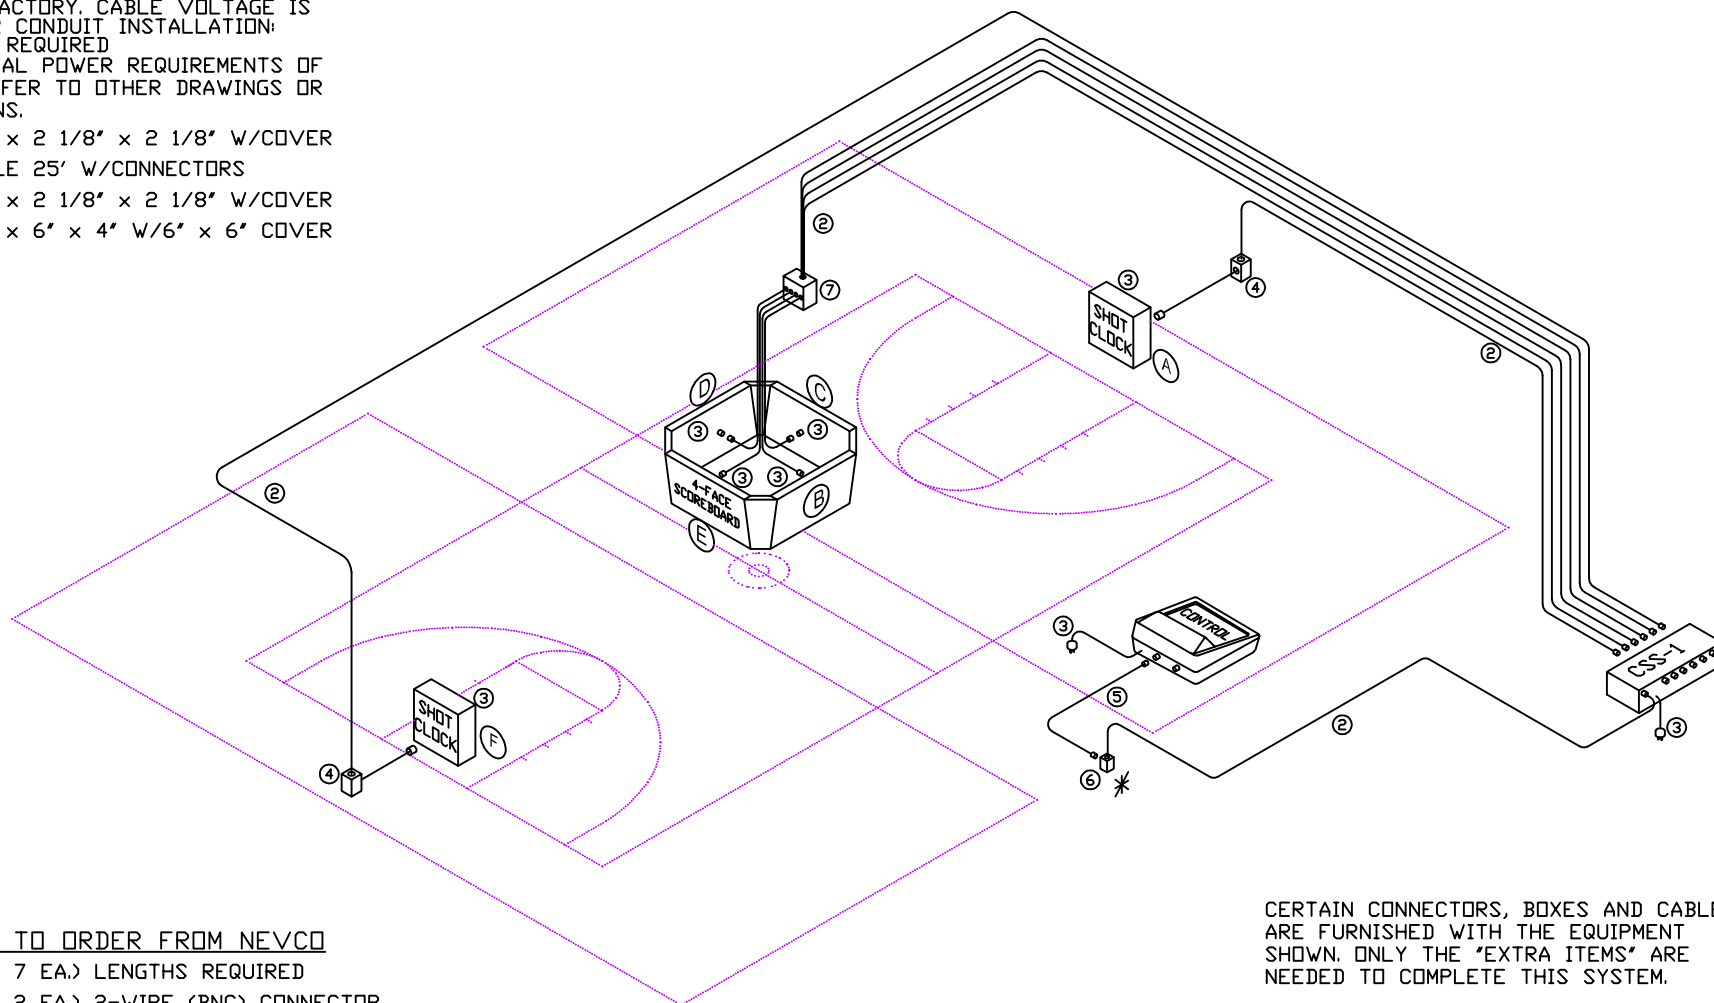

**NOTES**

- ② CONTROL CABLE RG-58/U, 1/4" DIAMETER. IF ANY CABLE LENGTH EXCEEDS 500' CONTACT THE NEVCO FACTORY. CABLE VOLTAGE IS 5 VOLTS. FOR CONDUIT INSTALLATION: 1/2" CONDUIT REQUIRED
- ③ FOR ELECTRICAL POWER REQUIREMENTS OF EACH ITEM REFER TO OTHER DRAWINGS OR SPECIFICATIONS.
- ④ WALL BOX 4" x 2 1/8" x 2 1/8" W/COVER
- ⑤ CONTROL CABLE 25' W/CONNECTORS
- ⑥ WALL BOX 4" x 2 1/8" x 2 1/8" W/COVER
- ⑦ WALL BOX 6" x 6" x 4" W/6" x 6" COVER

**EXTRA ITEMS TO ORDER FROM NEVCO**

- ② 009-0084 ( 7 EA.) LENGTHS REQUIRED
- 210-0008 ( 2 EA.) 2-WIRE (BNC) CONNECTOR

CERTAIN CONNECTORS, BOXES AND CABLES ARE FURNISHED WITH THE EQUIPMENT SHOWN. ONLY THE "EXTRA ITEMS" ARE NEEDED TO COMPLETE THIS SYSTEM.

NEVCO MANUFACTURES OTHER CSS MODELS THAT MAY MEET YOUR FUTURE NEEDS, CONTACT THE FACTORY OR YOUR REPRESENTATIVE.

BASKETBALL 4-FACE SCOREBOARD, SHOT CLOCK SET & CSS-1 SYSTEM		 NEVCO, INC. GREENVILLE, ILLINOIS 62246
DRAWN HW	DATE 08/11/10	SHEET 1 OF 1